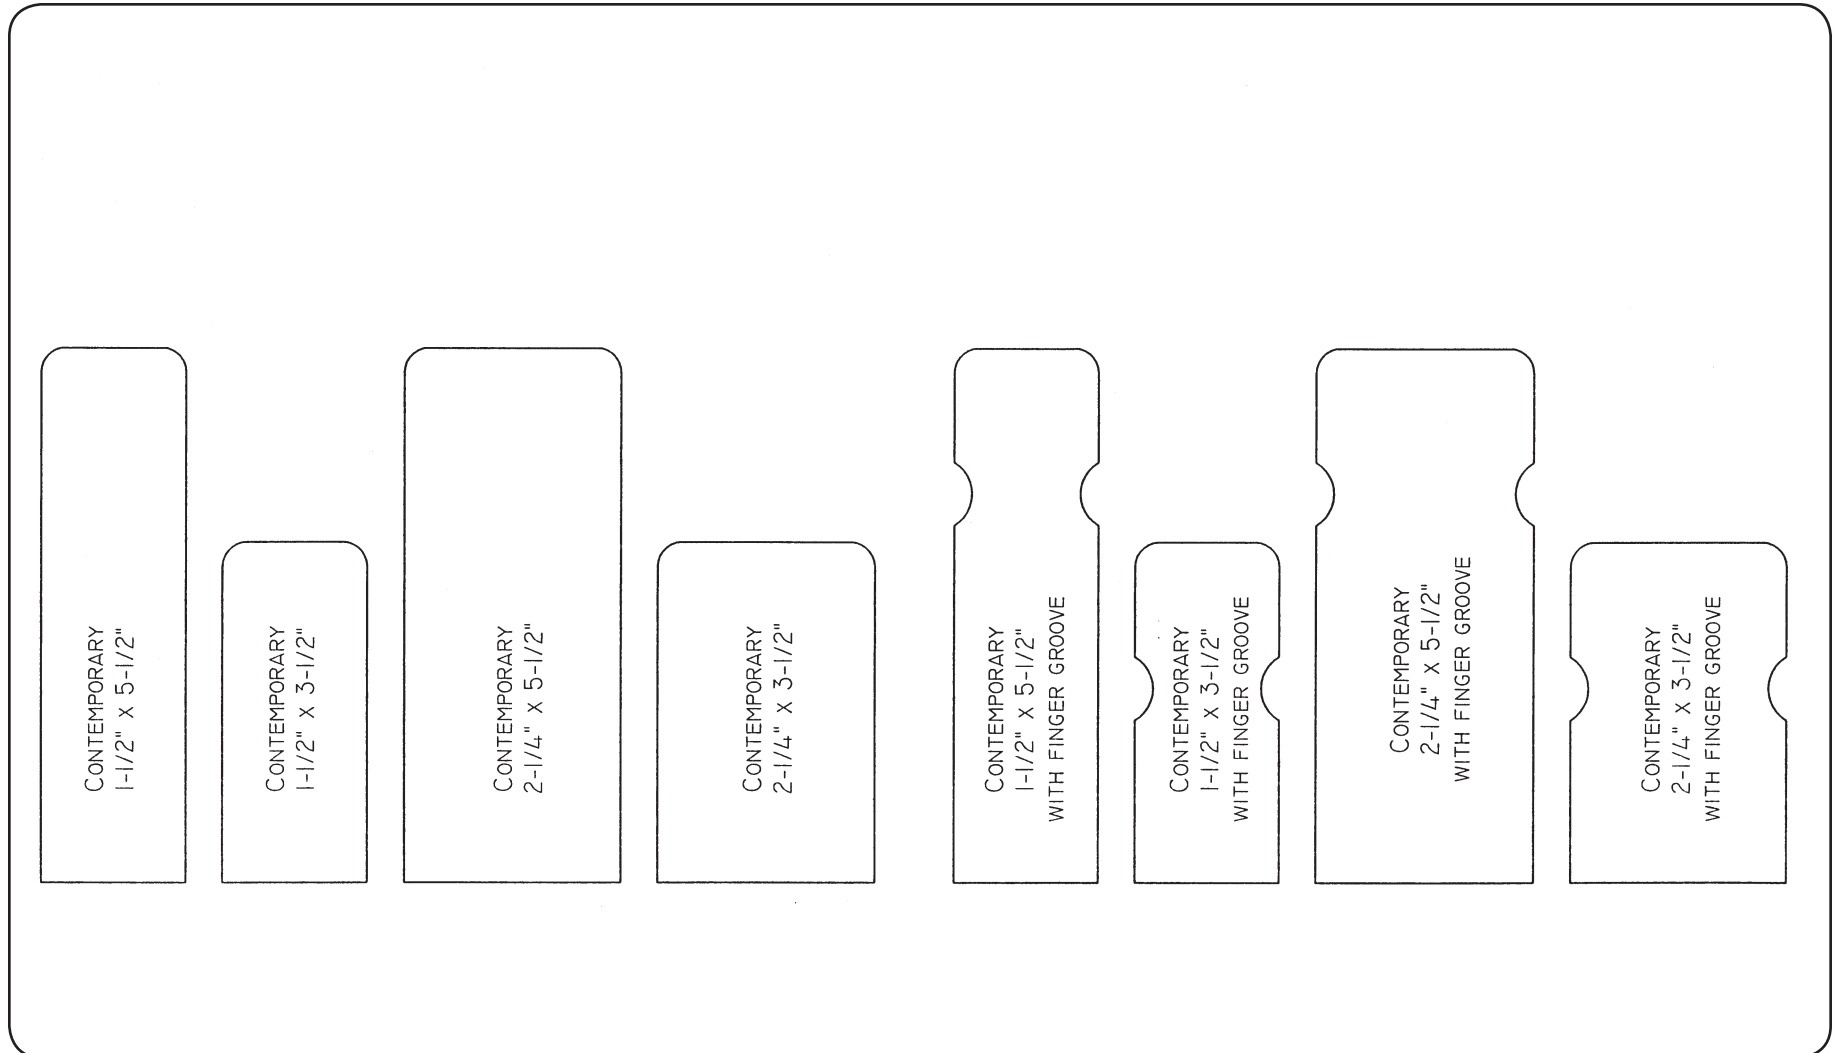

STANDARD RAIL PROFILES

Custom sizes and profiles available

112 Ramsey Drive, Dunnville, Ontario, Canada N1A 1K8
Tel.: 905-774-6756 • 1-800-263-1190 • Fax: 905-774-8830
E-mail: info@lennoxwood.on.ca

STANDARD RAIL PROFILES